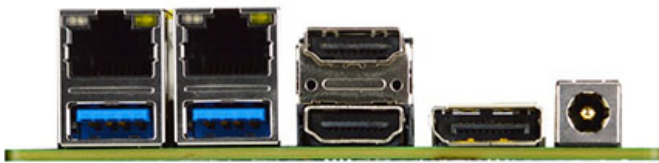

198.00 EUR

incl. 19% VAT, plus shipping

- **Intel Comet Lake !**
- **NUC Formfactor !**
- **Support Triple Displays !**

- Intel® Celeron® Prozessor 5205U
- 2* DDR4 2666MHz up to 64GB
- 1* Intel® I219LM GbE, 1* Intel® i211AT GbE
- 1* SATAIII, 1* M.2 (M key), 1* M.2 (E key) Support CNVi
- 2* HDMI, 1* DP
- 1* RS232/422/485, 4* USB3.2, 2* USB2.0
- 12~24V DC in
- NUC Form Factor (101 *101 mm)

Model	– JNU95-5205u
Form Factor	– NUC (101 * 101mm)

Processor System	<ul style="list-style-type: none"> – Intel® Celeron® Prozessor 5205U – SoC chipset – AMI 128M Flash ROM BIOS
Expansion Slot	<ul style="list-style-type: none"> – 1* M.2 M key (2242, SATA interface) – 1* M.2 E key (2230, Support CNVi) – 1* SATAIII
Memory	<ul style="list-style-type: none"> – 2* DDR4 2666 MHz SO-DIMM up to 64GB
Graphics	<ul style="list-style-type: none"> – 1* HDMI1.4 (Max Resolution : 4096×2304@30Hz) – 1* HDMI2.0 (Max Resolution : 4096×2304@60Hz) – 1* DP (Max Resolution : 4096×2304@60Hz) – Support Triple Displays
Ethernet	<ul style="list-style-type: none"> – 1* Intel® I219LM GbE – 1* Intel® i211AT GbE
Audio	<ul style="list-style-type: none"> – HD Audio: Realtek® ALC662
SATA	<ul style="list-style-type: none"> – 1* SATAIII (6.0Gb/s)
Rear I/O	<ul style="list-style-type: none"> – 2* HDMI – 1* DP – 2* RJ45 – 2* USB3.2 (Gen2) – 12~24V DC-in
Front I/O	<ul style="list-style-type: none"> – 1* Audio (Line-out, MIC) – 1* RS232/422/485 (Support 5/12V TTL) – 2* USB3.2 (Gen2)
Internal Connector	<ul style="list-style-type: none"> – 2* USB2.0 – 1* SATAIII (6.0Gb/s) – 1* M.2 (M key) – 1* M.2 (E key) – 1* GPIO (8bit, 5V) – 1* AT mode
Watchdog Timer	<ul style="list-style-type: none"> – From Super I/O to drag RESETCON# – 256 segments (10 ~ 255min)