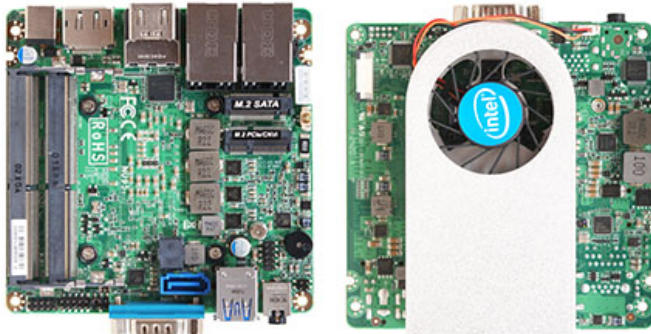

198.00 EUR

incl. 19% VAT, plus shipping

- **Intel Comet Lake !**
- **NUC Formfactor !**
- **Support Triple Displays !**

- Intel® Celeron® Prozessor 5205U
- 2* DDR4 2666MHz up to 64GB
- 1* Intel® I219LM GbE, 1* Intel® i211AT GbE
- 1* SATAIII, 1* M.2 (M key), 1* M.2 (E key) Support CNVi
- 2* HDMI, 1* DP
- 1* RS232/422/485, 4* USB3.2, 2* USB2.0
- 12~24V DC in
- NUC Form Factor (101 *101 mm)

Model	– JNU95-5205u
Form Factor	– NUC (101 * 101mm)

Processor System	<ul style="list-style-type: none"> – Intel® Celeron® Prozessor 5205U – SoC chipset – AMI 128M Flash ROM BIOS
Expansion Slot	<ul style="list-style-type: none"> – 1* M.2 M key (2242, SATA interface) – 1* M.2 E key (2230, Support CNVi) – 1* SATAIII
Memory	<ul style="list-style-type: none"> – 2* DDR4 2666 MHz SO-DIMM up to 64GB
Graphics	<ul style="list-style-type: none"> – 1* HDMI1.4 (Max Resolution : 4096×2304@30Hz) – 1* HDMI2.0 (Max Resolution : 4096×2304@60Hz) – 1* DP (Max Resolution : 4096×2304@60Hz) – Support Triple Displays
Ethernet	<ul style="list-style-type: none"> – 1* Intel® I219LM GbE – 1* Intel® i211AT GbE
Audio	<ul style="list-style-type: none"> – HD Audio: Realtek® ALC662
SATA	<ul style="list-style-type: none"> – 1* SATAIII (6.0Gb/s)
Rear I/O	<ul style="list-style-type: none"> – 2* HDMI – 1* DP – 2* RJ45 – 2* USB3.2 (Gen2) – 12~24V DC-in
Front I/O	<ul style="list-style-type: none"> – 1* Audio (Line-out, MIC) – 1* RS232/422/485 (Support 5/12V TTL) – 2* USB3.2 (Gen2)
Internal Connector	<ul style="list-style-type: none"> – 2* USB2.0 – 1* SATAIII (6.0Gb/s) – 1* M.2 (M key) – 1* M.2 (E key) – 1* GPIO (8bit, 5V) – 1* AT mode
Watchdog Timer	<ul style="list-style-type: none"> – From Super I/O to drag RESETCON# – 256 segments (10 ~ 255min)